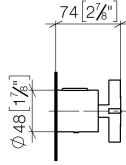

## VAIA Shower thermostat - Chrome

VAIA

ST 060 113 4809

---

ST 060 113 4809

mm [inches]

ST 060 113 4809

Parts for other  
finishes can be found  
here: Brushed  
Platinum

### Spare parts list

No.	Item Number	Name	Quantity used	Delivery time
1	09 21 33 050 90	handle	1	2
2	90 16 02 027 00 90	spring	1	2
3	09 31 11 511 90	pin	1	2
4	09 31 20 521 90	plug	1	2