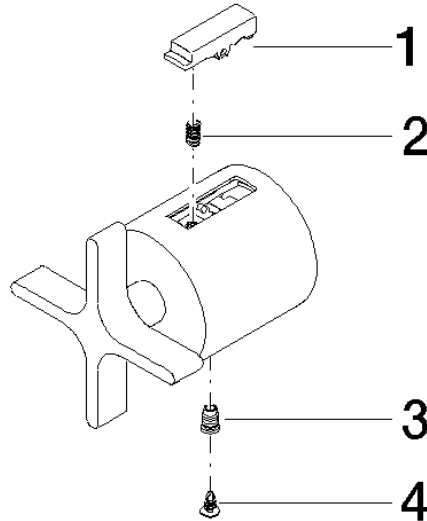

## VAIA Shower thermostat - Chrome

VAIA

ST 060 113 4809

---

ST 060 113 4809

mm [inches]

ST 060 113 4809

Parts for other  
finishes can be found  
here: Brushed  
Platinum

### Spare parts list

No.	Item Number	Name	Quantity used	Delivery time
1	09 21 33 050 90	handle	1	2
2	90 16 02 027 00 90	spring	1	2
3	09 31 11 511 90	pin	1	2
4	09 31 20 521 90	plug	1	2